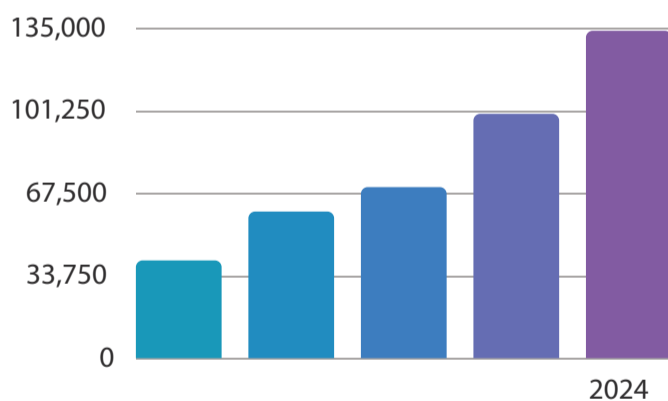

Labour Market Information

National
Careers
Service®

Westhoughton
HIGH SCHOOL

North West

Employment

76.2%

UK average 76.3%

Female 72.7% Male 79.8%

Unemployment

4.2%

UK average 3.8%

Salary

The average income is **£28,589** a year

Working Hours

On average people work **31.9** hours a week

Self-Employed

9.5%

431,000 people are self-employed

Predicted Job Growth

+134,000 extra jobs by 2024

Sectors set to grow

- Finance & Business
- Construction
- Information Technology
- Transport and Storage
- Cultural & Creative
- Health and Social Work